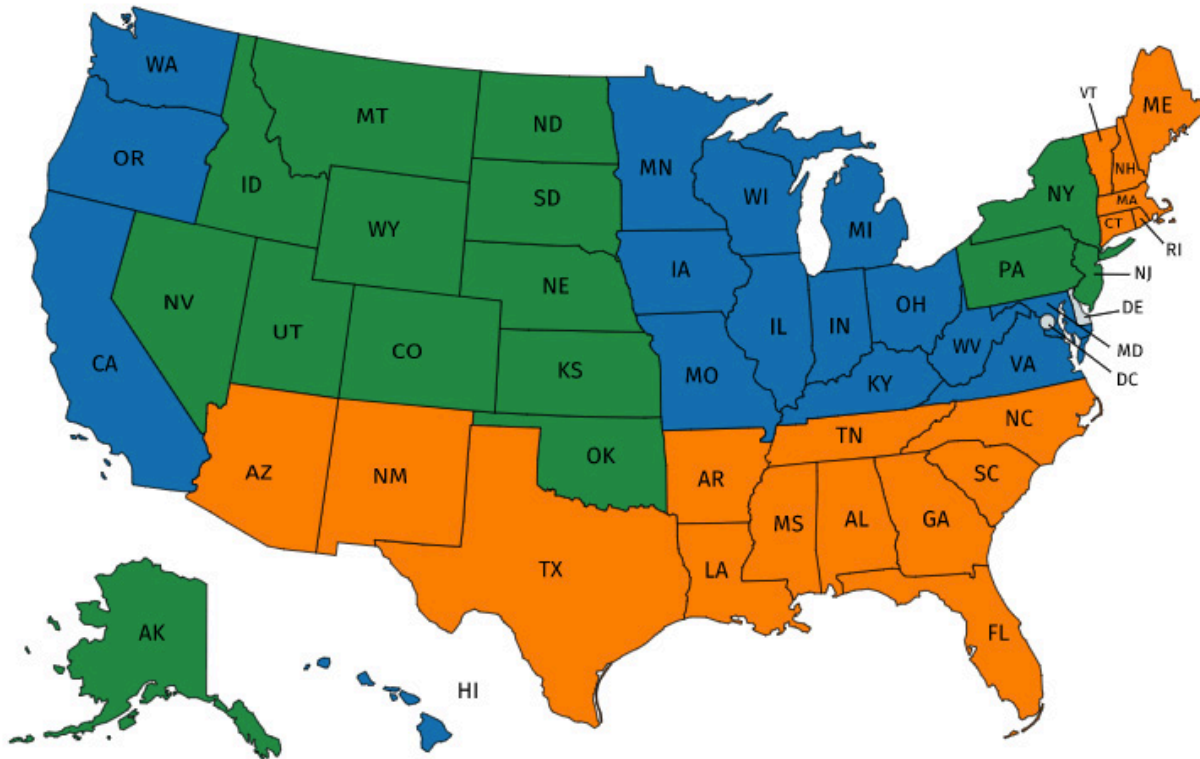

Margaret Maurukas
Alumnae Engagement
Coordinator
mm110@wellesley.edu
781.283.2336

International Clubs and
Key Contacts
Please contact:
Emily Rankin Welch '99
ewelch@wellesley.edu