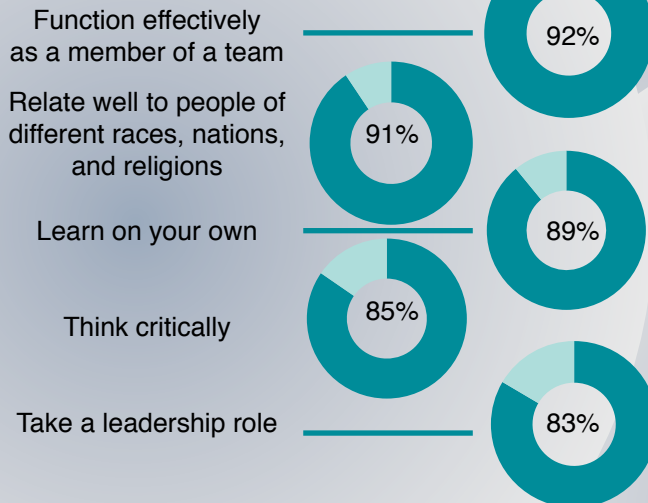

PREPARATION

They feel most prepared to...