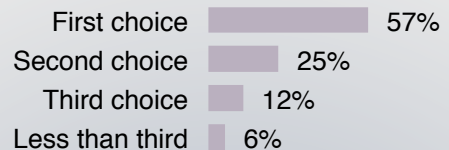

WELLESLEY COLLEGE 2016 FIRST YEAR STUDENT SNAPSHOT

Result from ENTERING STUDENT SURVEY

Office of Institutional Research, oir@wellesley.edu, <http://www.wellesley.edu/oir>

EXPECTATIONS

They are most excited about...

Opportunities to discover and pursue their intellectual passion	99%
Skills for lifelong learning	97%

They are most likely to plan on...

Joining a student club or organization	98%
Having an internship	97%
Studying abroad	92%

PREPARATION

They feel most prepared to...

APPLYING TO COLLEGE

57% of students report Wellesley was their first choice

8.7 Average # of schools applied to

4.5 Average # of schools admitted to

Socially, they feel most prepared to...