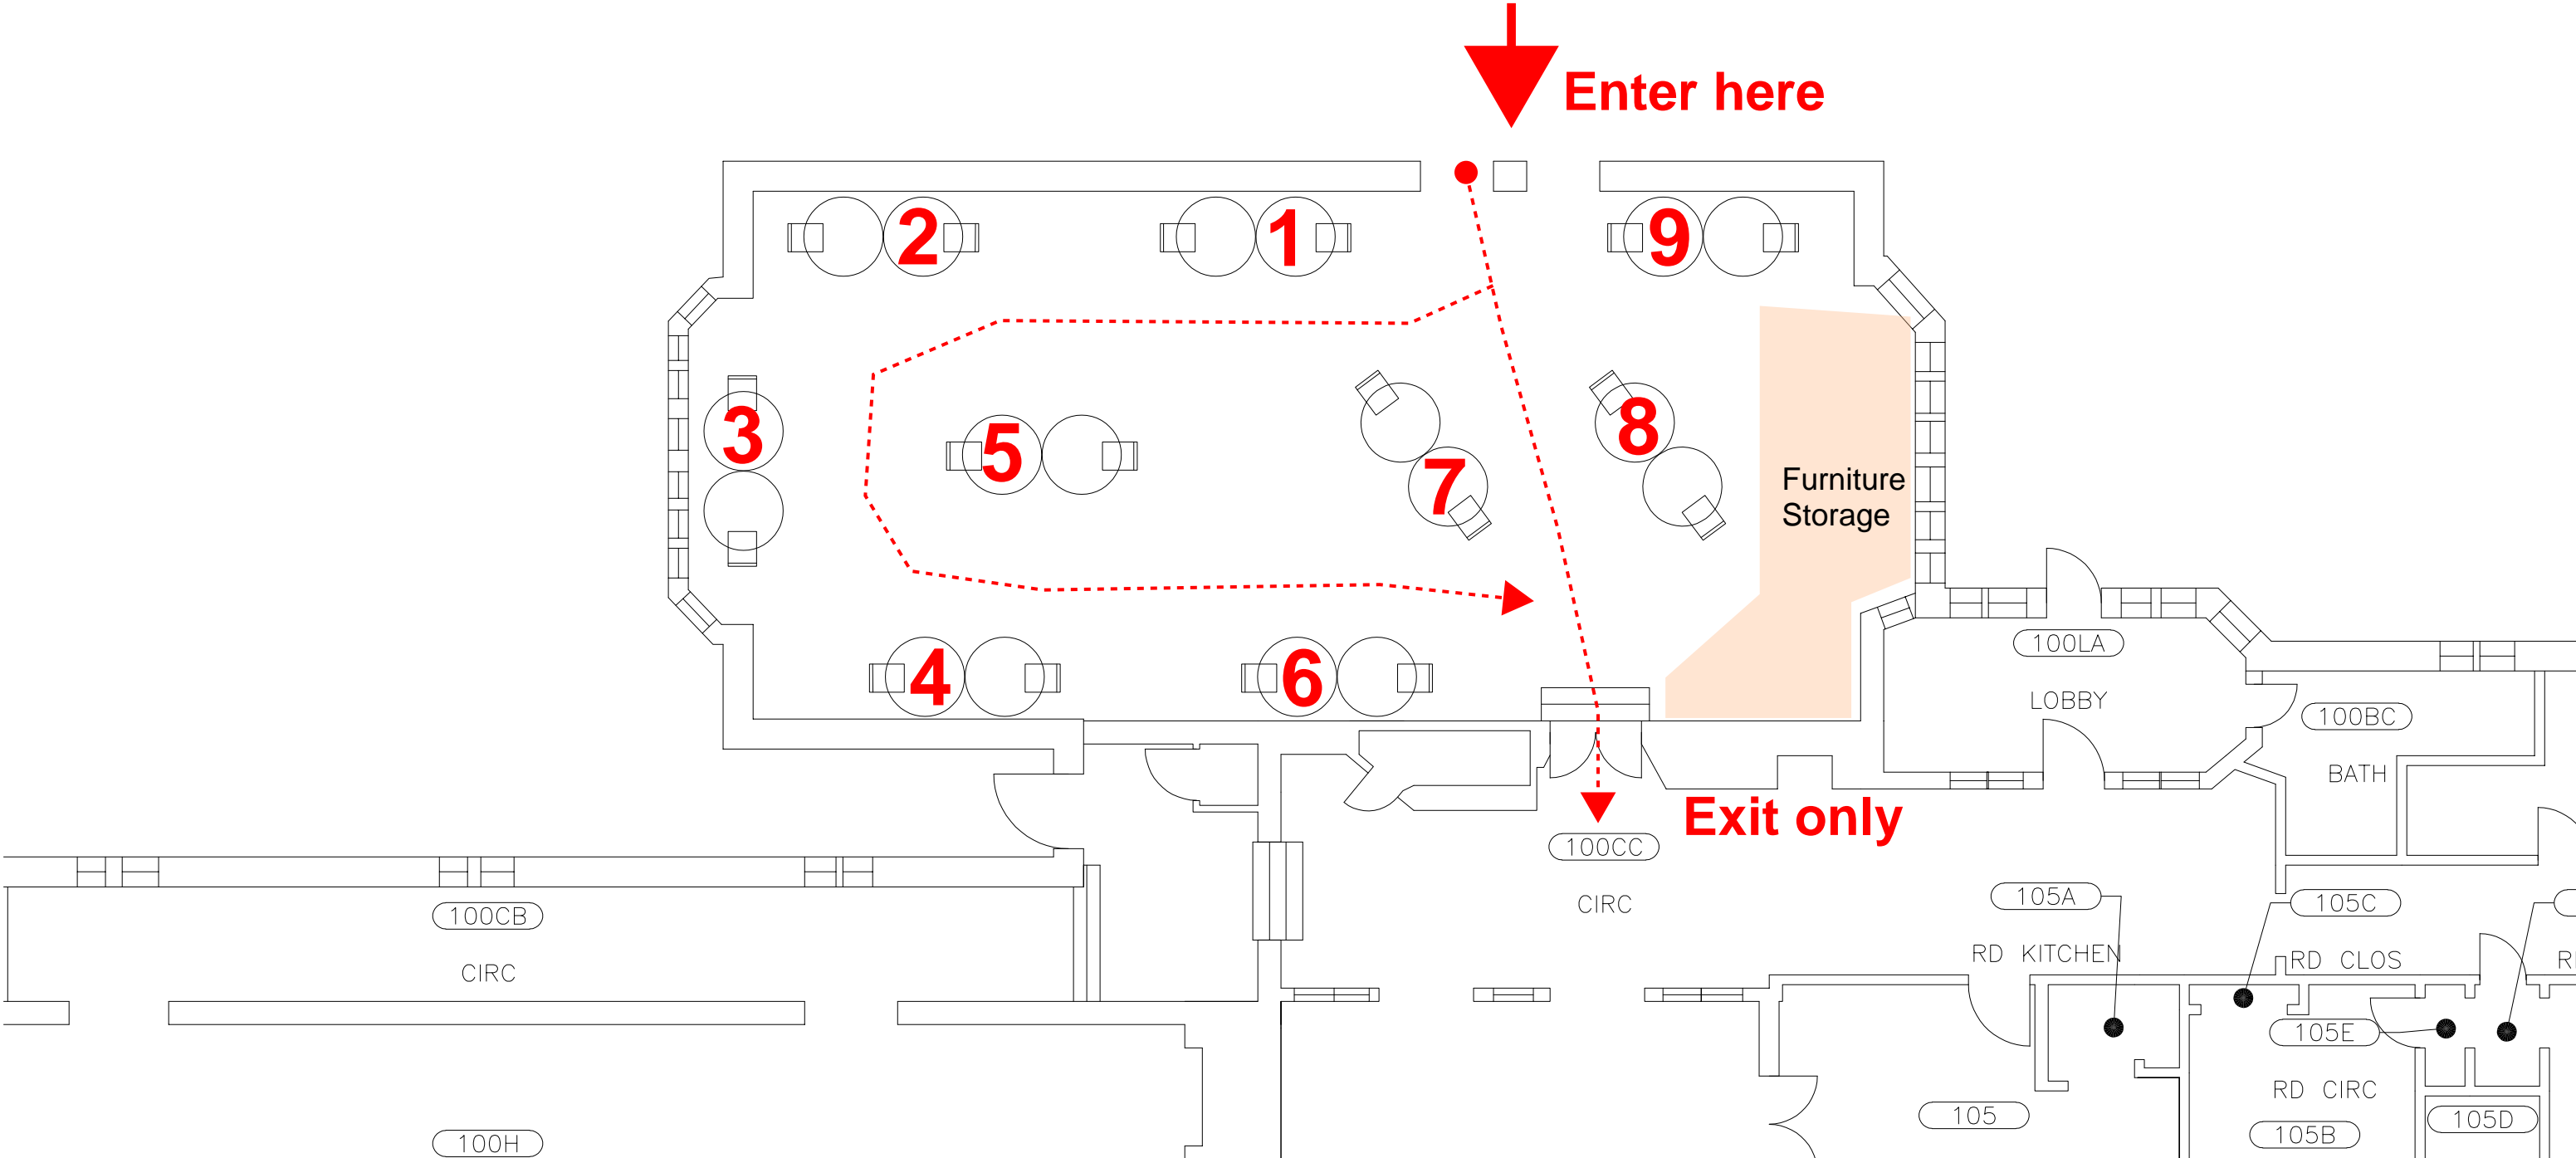

Lulu Dining Seating Diagram (Capacity: 47)

.....▶ Circulation

Bates Dining Seating Diagram (Capacity: 57)

McAfee Dining Seating Diagram (Capacity: 20)

Tower Court Dining Seating Diagram (Capacity: 33)

TOWER COURT SERVERY

.....▶ Circulation

Severance Dining Seating Diagram (Capacity: 18)