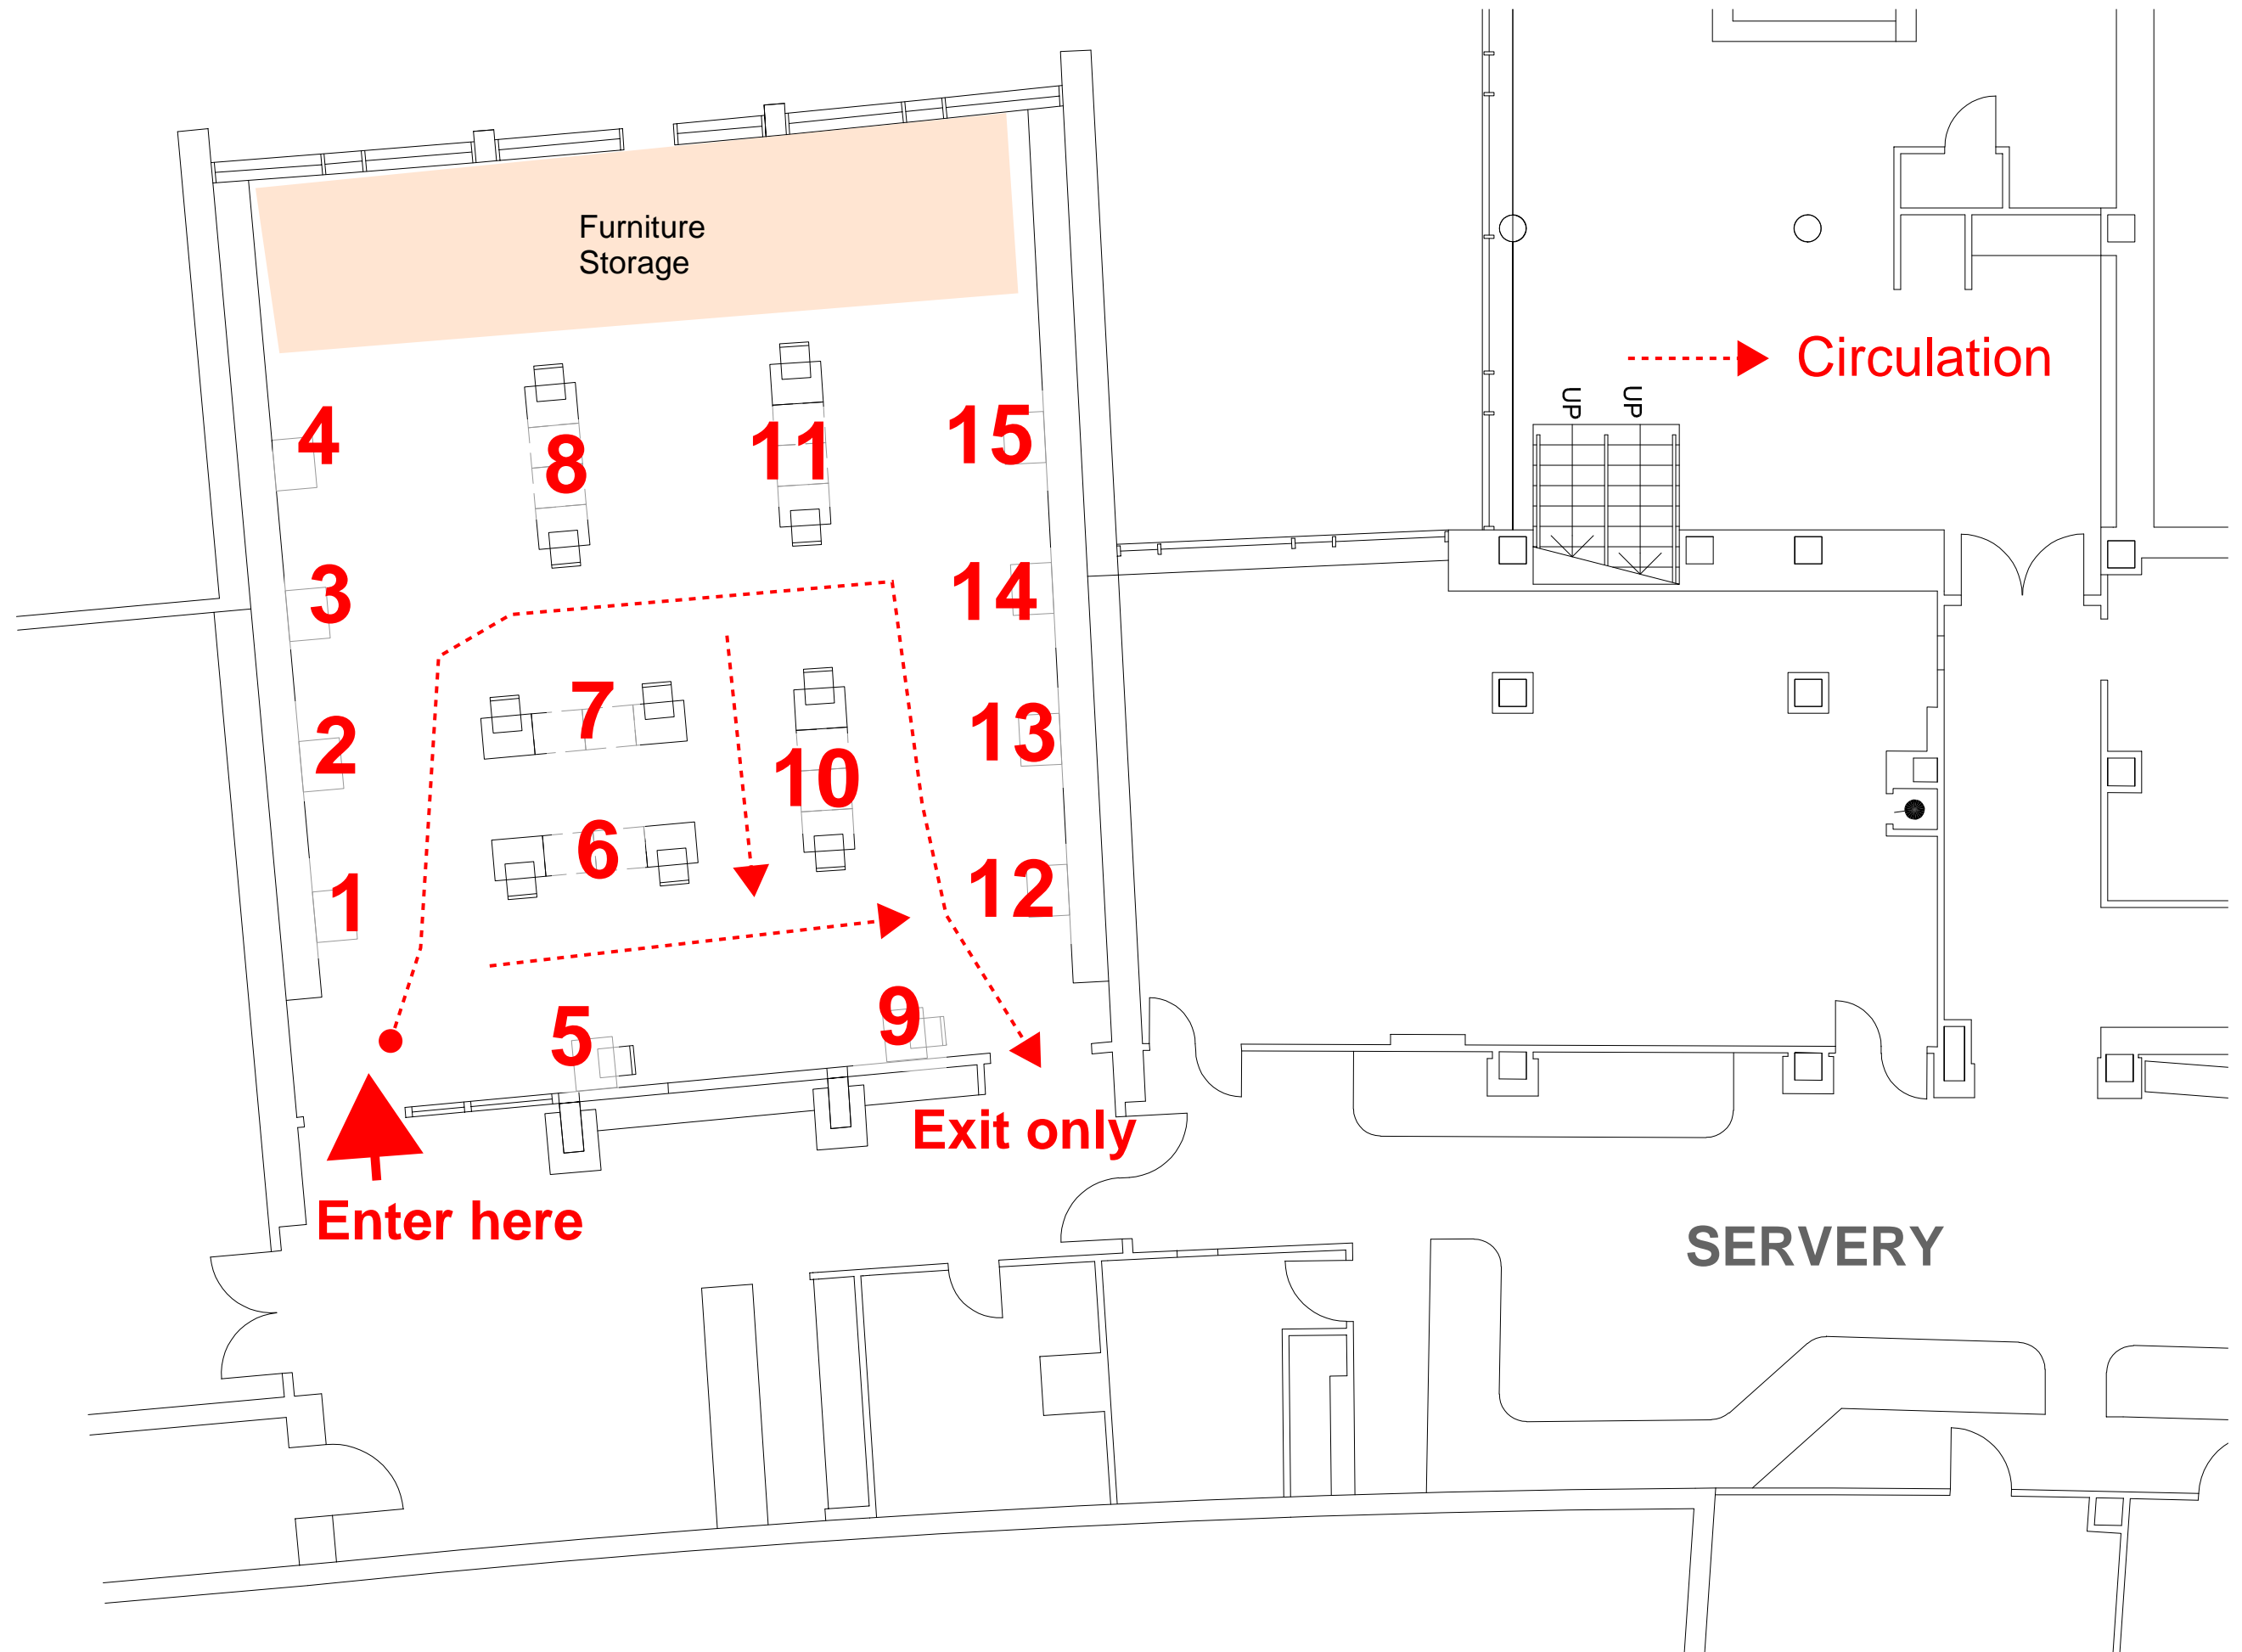

Lulu Dining Seating Diagram (Capacity: 47)

.....▶ Circulation

Bates Dining Seating Diagram (Capacity: 57)

McAfee Dining Seating Diagram (Capacity: 20)

Tower Court Dining Seating Diagram (Capacity: 33)

TOWER COURT SERVERY

.....▶ Circulation

Severance Dining Seating Diagram (Capacity: 18)