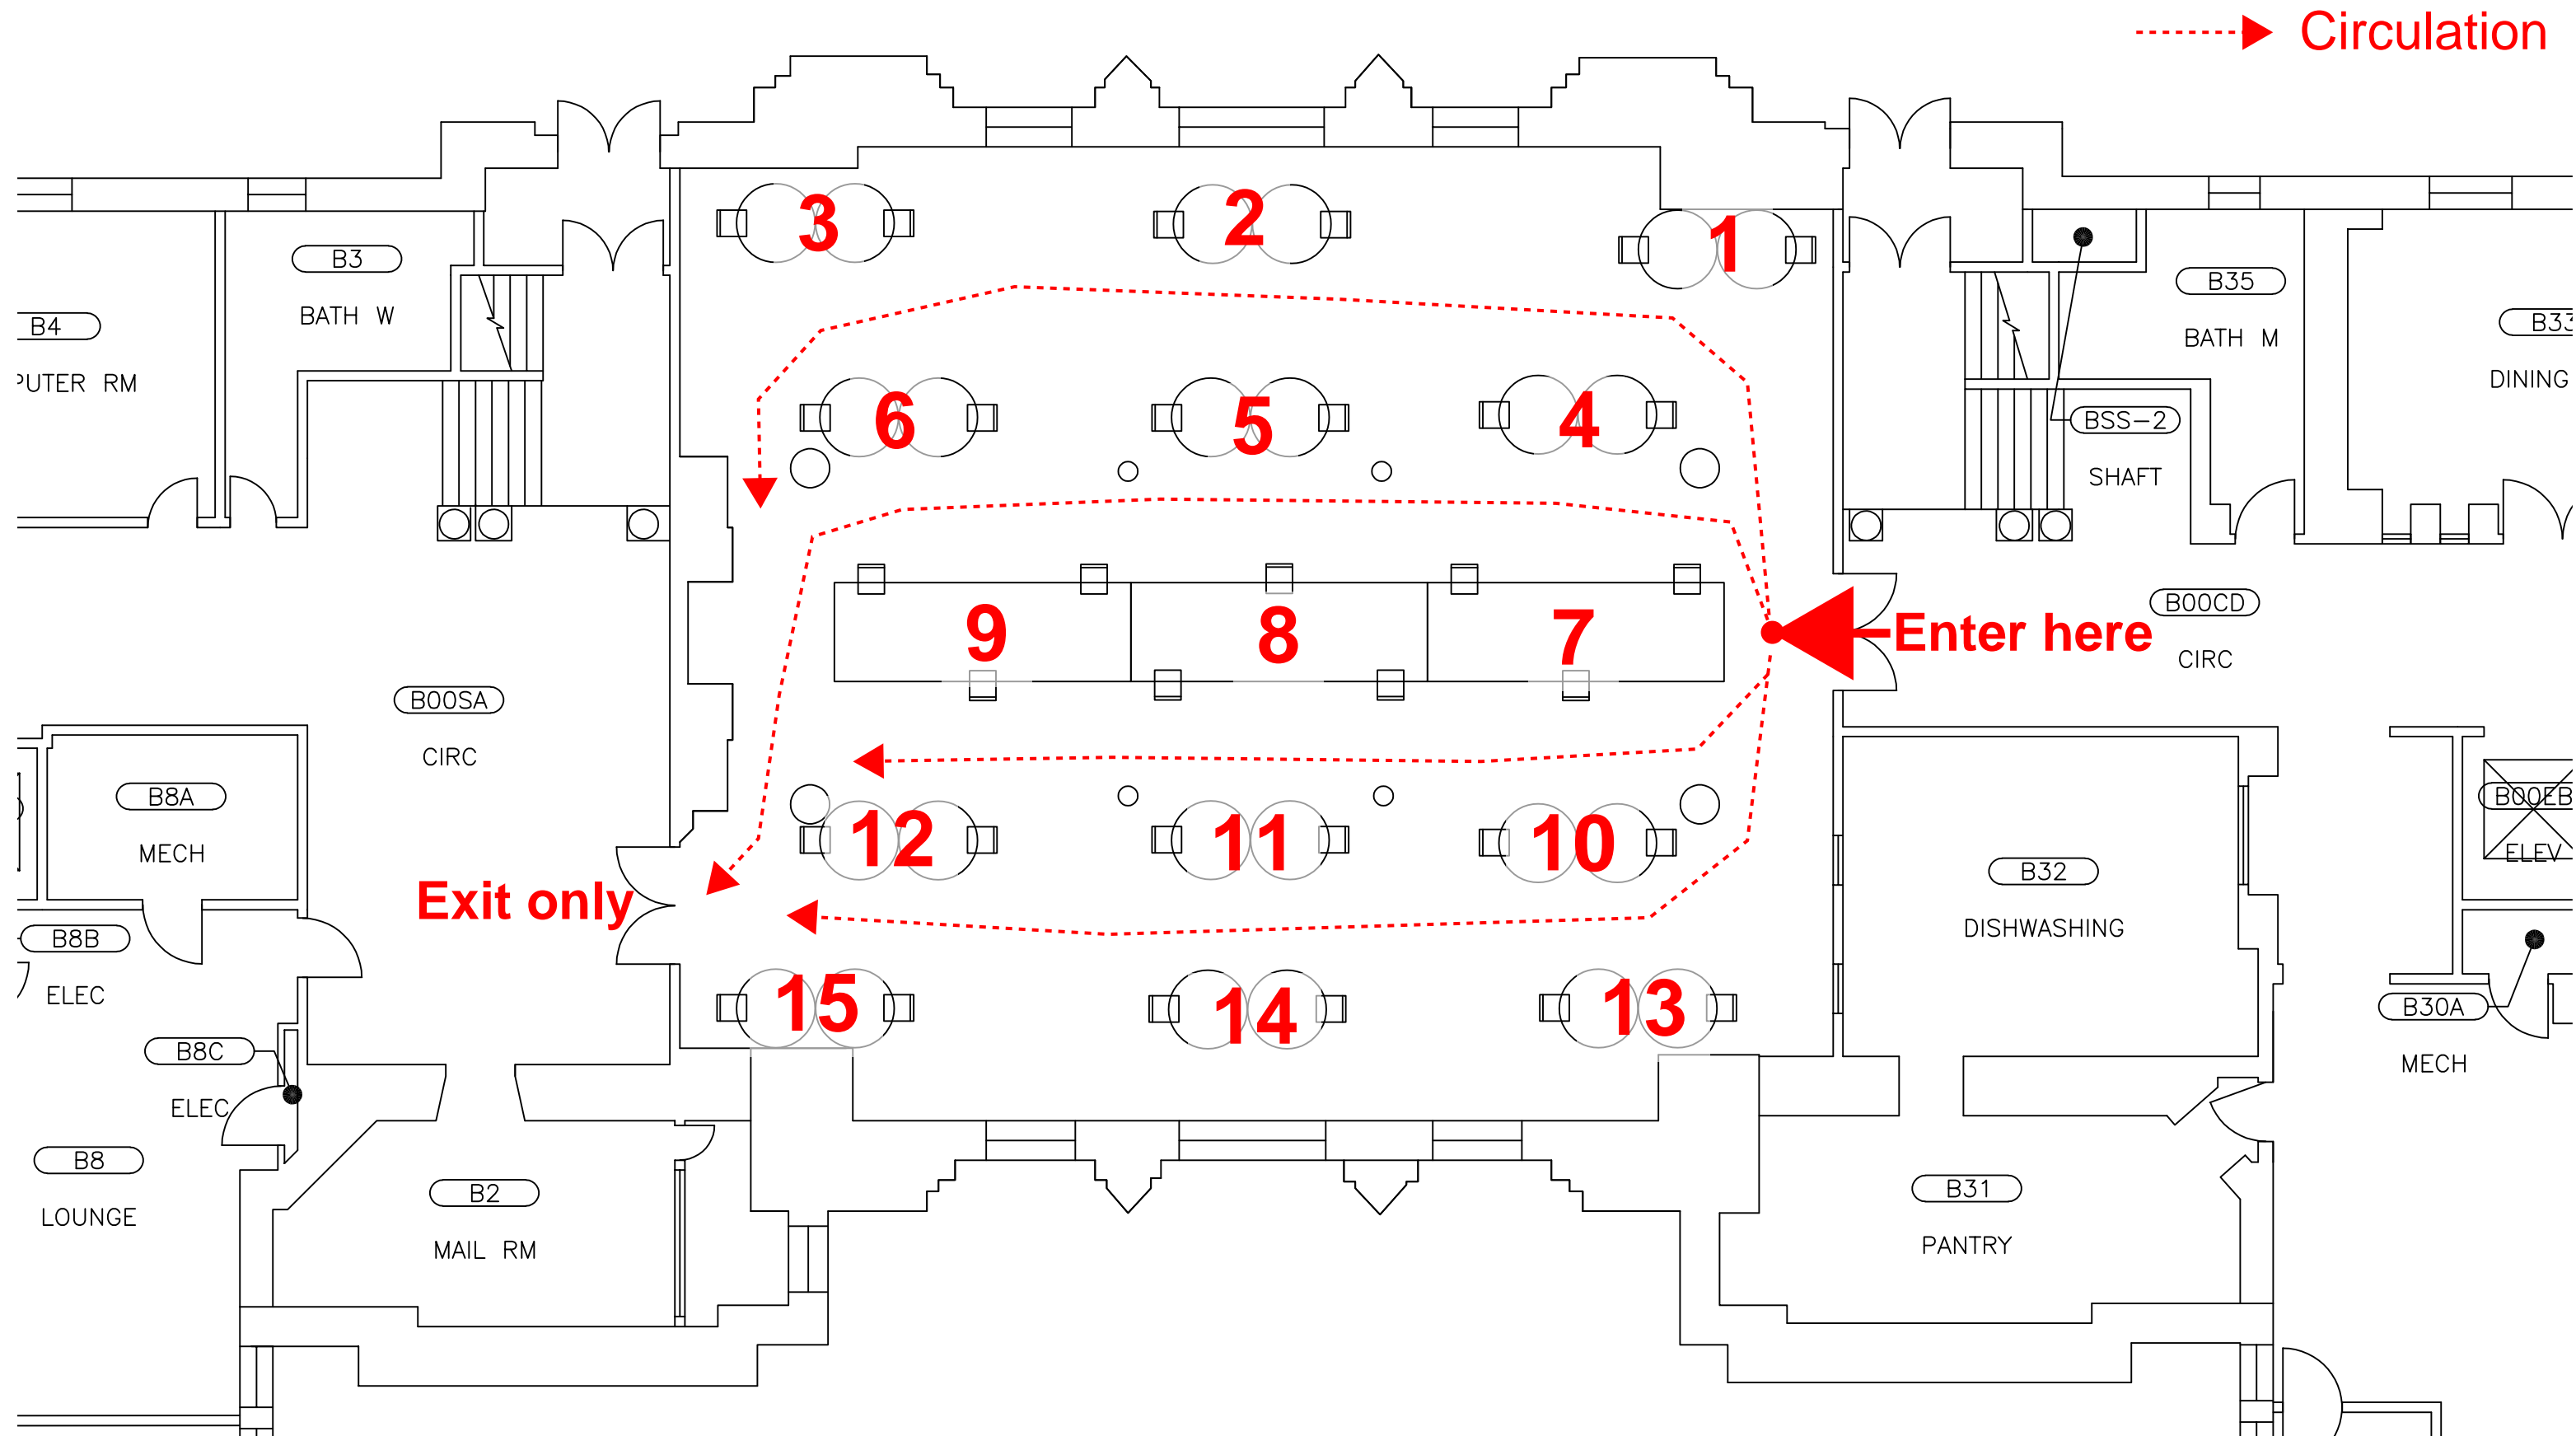

Lulu Dining Seating Diagram (Capacity: 47)

.....▶ Circulation

Bates Dining Seating Diagram (Capacity: 57)

McAfee Dining Seating Diagram (Capacity: 20)

Tower Court Dining Seating Diagram (Capacity: 33)

TOWER COURT SERVERY

.....▶ Circulation

Severance Dining Seating Diagram (Capacity: 18)