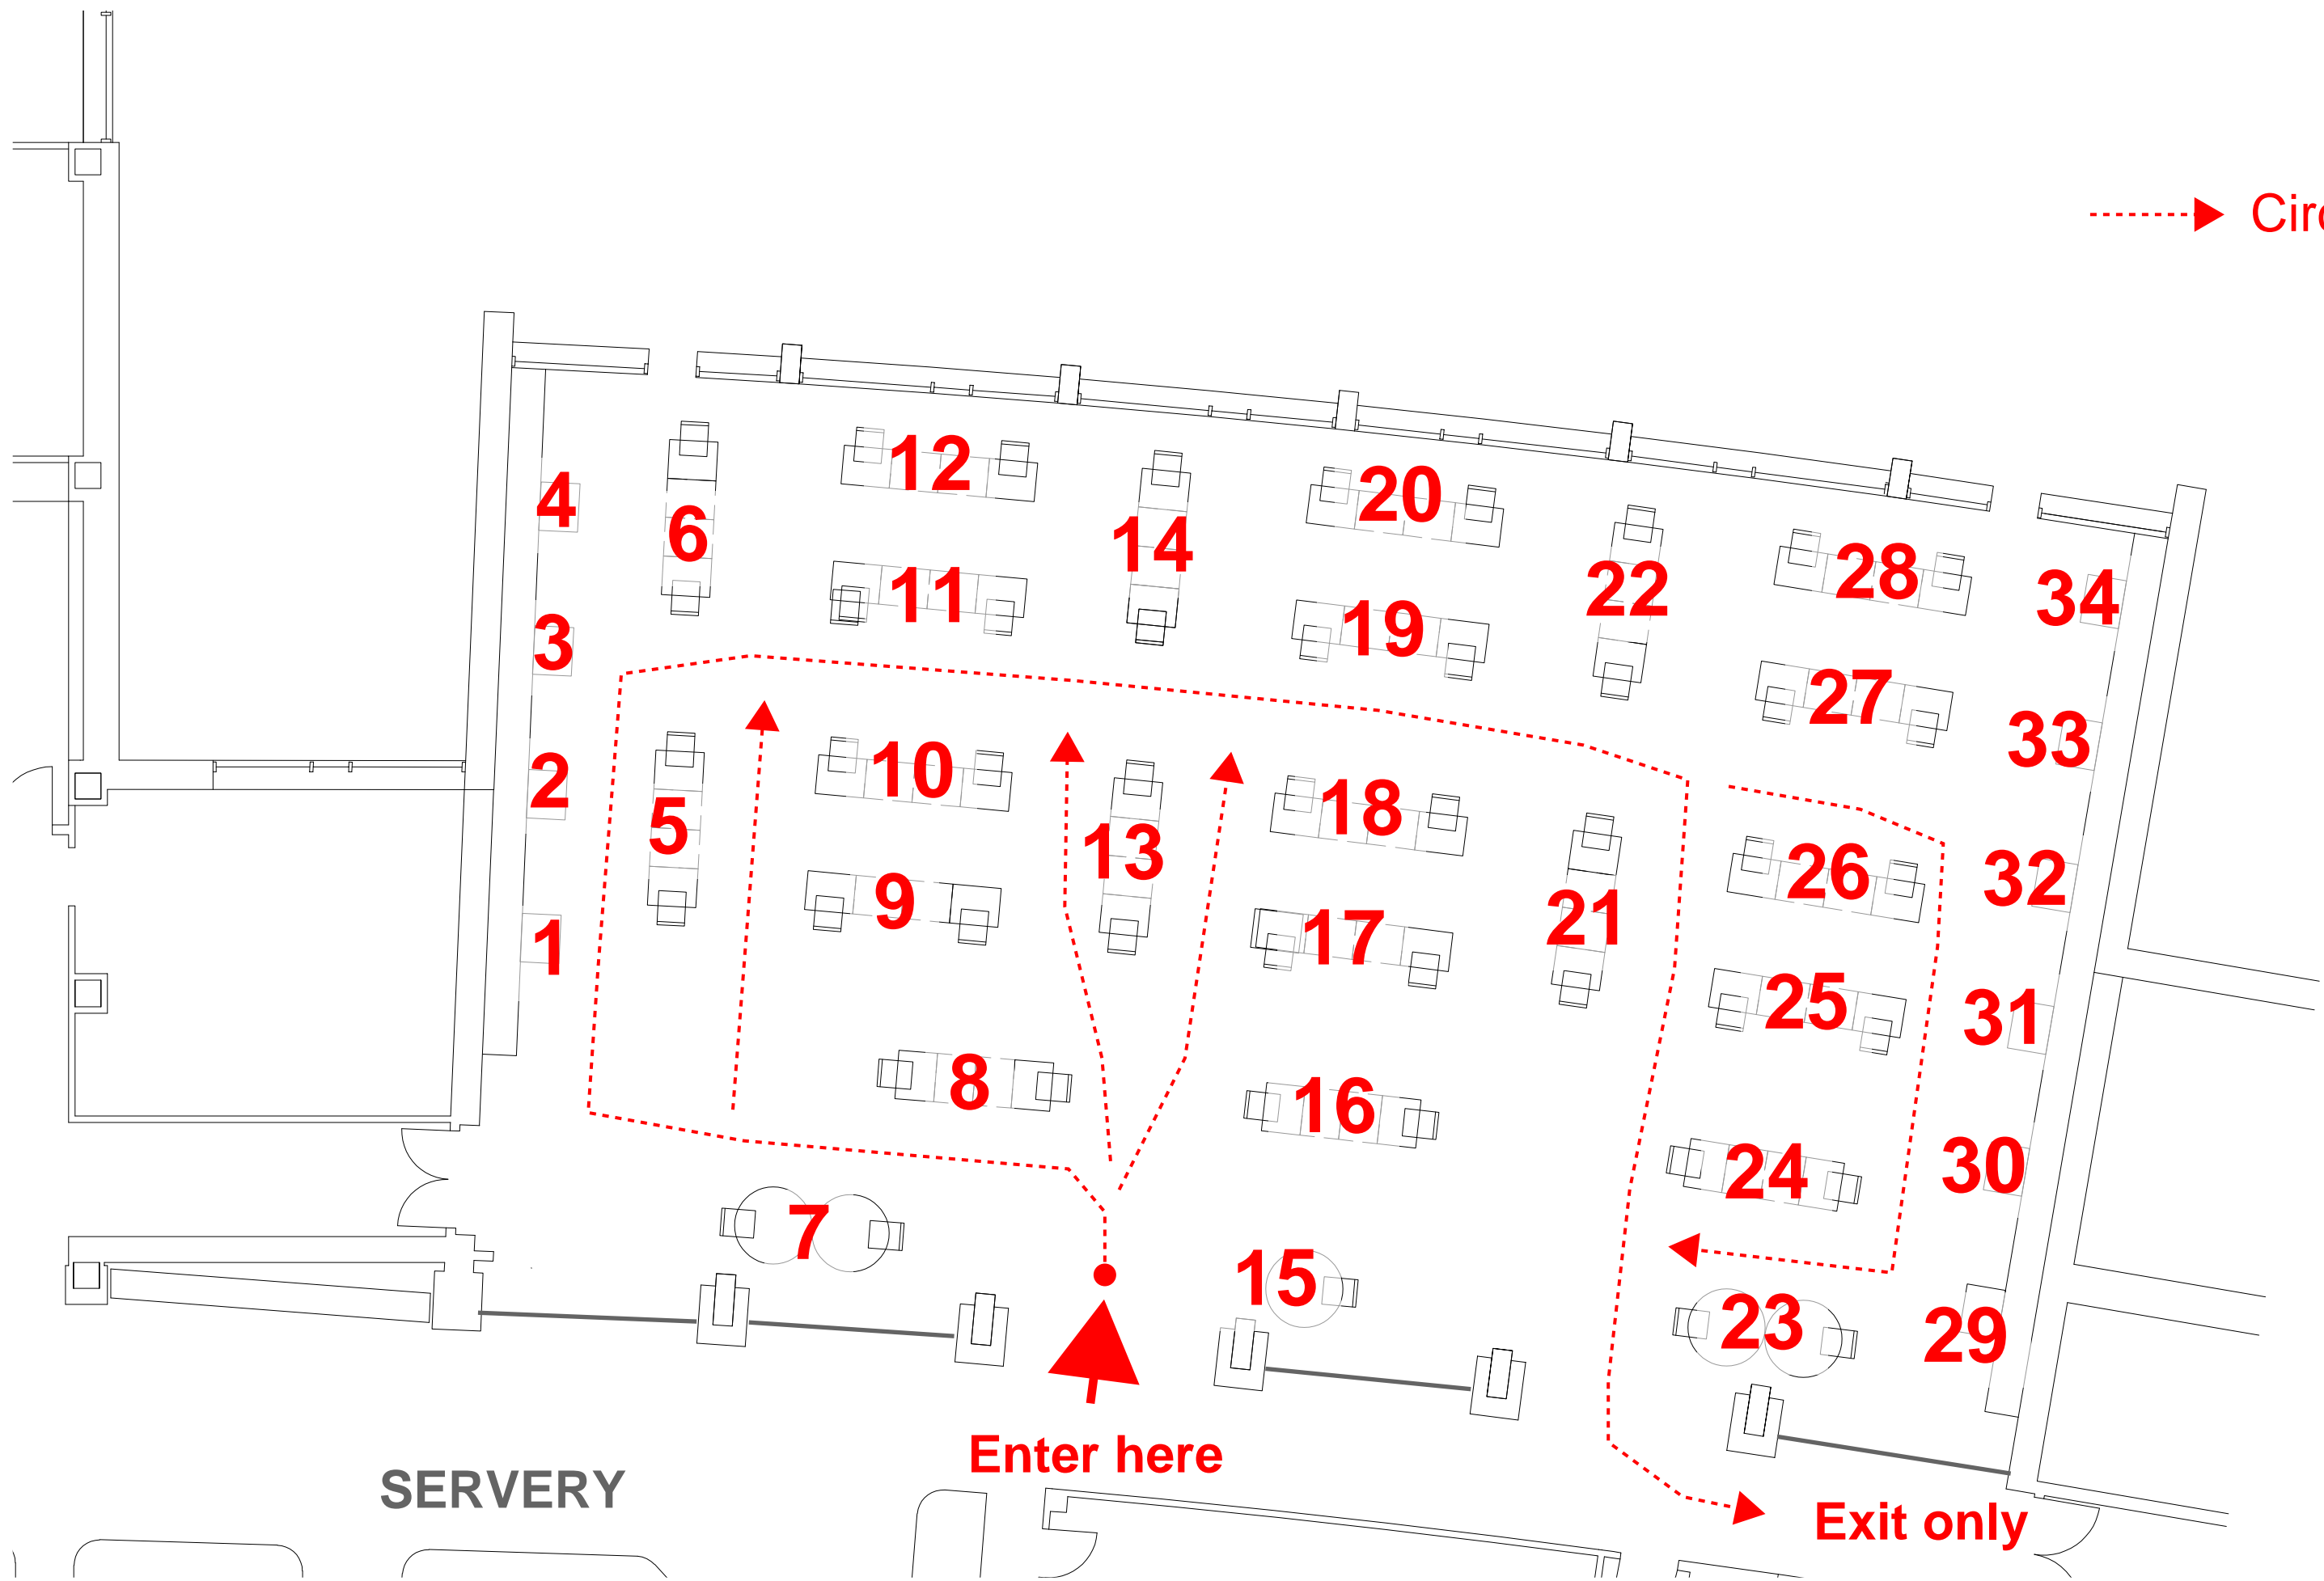

Lulu Dining Seating Diagram (Capacity: 47)

.....▶ Circulation

Bates Dining Seating Diagram (Capacity: 57)

McAfee Dining Seating Diagram (Capacity: 20)

Tower Court Dining Seating Diagram (Capacity: 33)

TOWER COURT SERVERY

.....▶ Circulation

Severance Dining Seating Diagram (Capacity: 18)